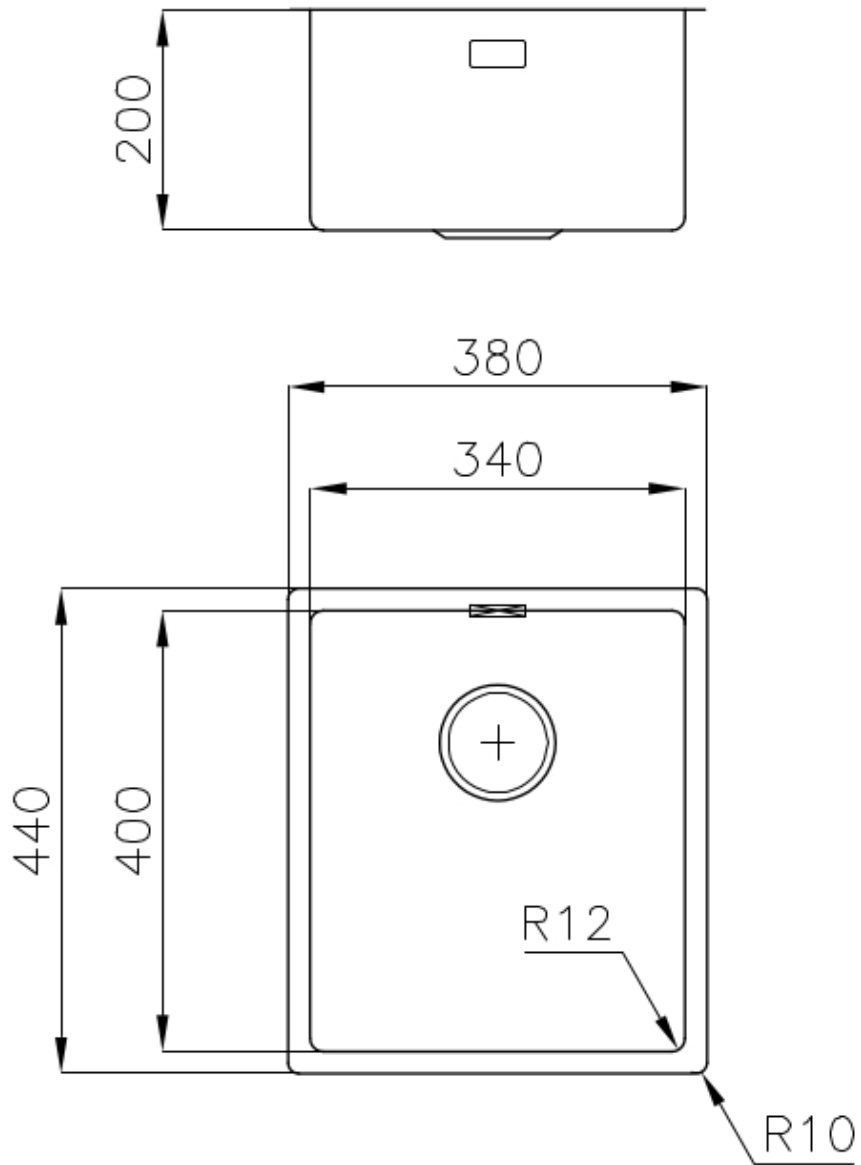

Sink S4001

Kitchen Sinks

Code: 3353 050

DETAILS

Edge/Installation Type	Flush-mount Top-mount
Finish	Foster brushed
Material	AISI 304 stainless steel
Texture	Brushed in line
Base	40 cm
Dimensions	380x440 mm
Standard fittings	Fixing hooks, gasket, drain, overflow and siphon, boxed packing
Mixer holes	No standard holes
Built-in hole	View technical data sheet

Drainer	No
Width	38 cm
Bowl dimension	340x400mm
Number of bowls	1 bowl
Waste fitting	Drain SPACE 3,5"

FEATURES

High thickness	1mm thick steel. A significant thickness, which guarantees the maximum sturdiness and durability.
Space waste fitting	The elegant SPACE steel cap closes the drain and leaves no visible residues collected in the basket below. Space also has a small footprint and allows the optimal use of the under-sink compartment.
Save space system	Drain and siphon are designed to leave as much space as possible in the under-sink area, more and more useful today for theseparate waste collection systems.
Perimetral overflow	The overflow is always a security on the Foster sinks that prevents the overflow of water in case of oversights. The perimeter drain solution improves aesthetics thanks to its square and essential shape.
Small radius	Bowls with squared shapes with a modern design and an increased capacity, for a minimal aesthetics connected with an extreme praticity.
Deep bowls	This bowls reach an important depth, over 20 cm, thanks to the advanced production technology, that can be offer great capieny and praticity in all the washing operations.

TECHNICAL DATA

Lavello / Sink cod. 3353/050

intaglio per il troppo-pieno
solo con top > 30 mm

recess for housing the over-flow
only for top > 30 mm

OPTIONAL ACCESSORIES

Glass chopping board
8631 300

HPDE Chopping board
8657 001