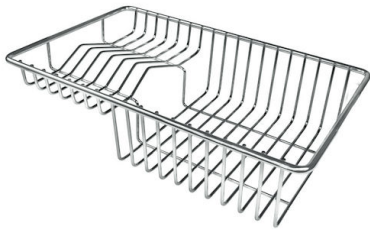

Drainer	No
Width	38 cm
Bowl dimension	340x400mm
Number of bowls	1 bowl
Waste fitting	Drain SPACE 3,5"

FEATURES

High thickness	1mm thick steel. A significant thickness, which guarantees the maximum sturdiness and durability.
Space waste fitting	The elegant SPACE steel cap closes the drain and leaves no visible residues collected in the basket below. Space also has a small footprint and allows the optimal use of the under-sink compartment.
Save space system	Drain and siphon are designed to leave as much space as possible in the under-sink area, more and more useful today for theseparate waste collection systems.
Perimetral overflow	The overflow is always a security on the Foster sinks that prevents the overflow of water in case of oversights. The perimeter drain solution improves aesthetics thanks to its square and essential shape.
Small radius	Bowls with squared shapes with a modern design and an increased capacity, for a minimal aesthetics connected with an extreme praticity.
Deep bowls	This bowls reach an important depth, over 20 cm, thanks to the advanced production technology, that can be offer great capieny and praticity in all the washing operations.

TECHNICAL DATA

Lavello / Sink cod. 3353/050

intaglio per il troppo-pieno
solo con top > 30 mm

recess for housing the over-flow
only for top > 30 mm

OPTIONAL ACCESSORIES

Glass chopping board
8631 300

HPDE Chopping board
8657 001

HPDE Twin chopping board
8644 101

Stainless steel plate rack
8100 303
* only in combination with the accessory
8644 101

Stainless steel plate rack
8100 201

White bowl
8153 100

**Graters kit with ring-holder and
food collection tray**
8159 101
* only in combination with the accessory
8644 101