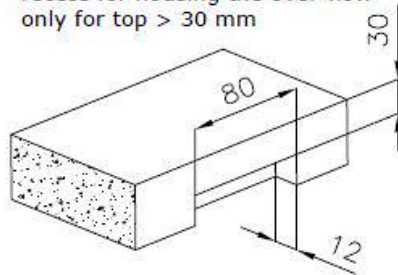

Sink S4001

Kitchen Sinks

Code: 3353 050

DETAILS

Edge/Installation Type	Flush-mount Top-mount
Finish	Foster brushed
Material	AISI 304 stainless steel
Texture	Brushed in line
Base	40 cm
Dimensions	380x440 mm
Standard fittings	Fixing hooks, gasket, drain, overflow and siphon, boxed packing
Mixer holes	No standard holes
Built-in hole	View technical data sheet

Drainer	No
Width	38 cm
Bowl dimension	340x400mm
Number of bowls	1 bowl
Waste fitting	Drain SPACE 3,5"

FEATURES

High thickness	1mm thick steel. A significant thickness, which guarantees the maximum sturdiness and durability.
Space waste fitting	The elegant SPACE steel cap closes the drain and leaves no visible residues collected in the basket below. Space also has a small footprint and allows the optimal use of the under-sink compartment.
Save space system	Drain and siphon are designed to leave as much space as possible in the under-sink area, more and more useful today for theseparate waste collection systems.
Perimetral overflow	The overflow is always a security on the Foster sinks that prevents the overflow of water in case of oversights. The perimeter drain solution improves aesthetics thanks to its square and essential shape.
Small radius	Bowls with squared shapes with a modern design and an increased capacity, for a minimal aesthetics connected with an extreme praticity.
Deep bowls	This bowls reach an important depth, over 20 cm, thanks to the advanced production technology, that can be offer great capieny and praticity in all the washing operations.

TECHNICAL DATA

Lavello / Sink cod. 3353/050

intaglio per il troppo-pieno
solo con top > 30 mm

recess for housing the over-flow
only for top > 30 mm

OPTIONAL ACCESSORIES

Glass chopping board
8631 300

HPDE Chopping board
8657 001