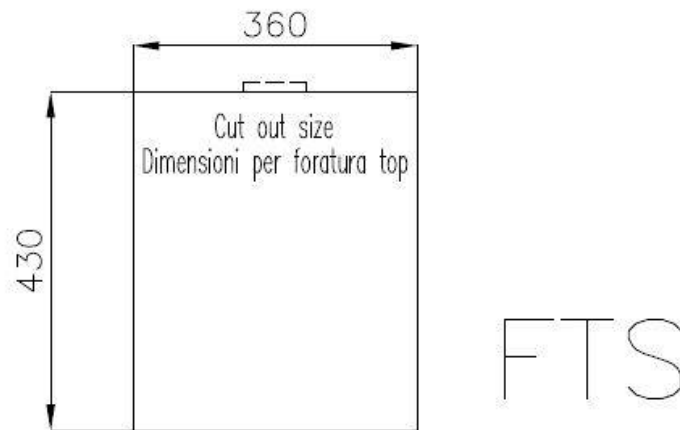

Sink S4001

Kitchen Sinks

Code: 3353 050

DETAILS

Edge/Installation Type	Flush-mount Top-mount
Finish	Foster brushed
Material	AISI 304 stainless steel
Texture	Brushed in line
Base	40 cm
Dimensions	380x440 mm
Standard fittings	Fixing hooks, gasket, drain, overflow and siphon, boxed packing
Mixer holes	No standard holes
Built-in hole	View technical data sheet

Drainer	No
Width	38 cm
Bowl dimension	340x400mm
Number of bowls	1 bowl
Waste fitting	Drain SPACE 3,5"

FEATURES

High thickness	1mm thick steel. A significant thickness, which guarantees the maximum sturdiness and durability.
Space waste fitting	The elegant SPACE steel cap closes the drain and leaves no visible residues collected in the basket below. Space also has a small footprint and allows the optimal use of the under-sink compartment.
Save space system	Drain and siphon are designed to leave as much space as possible in the under-sink area, more and more useful today for theseparate waste collection systems.
Perimetral overflow	The overflow is always a security on the Foster sinks that prevents the overflow of water in case of oversights. The perimeter drain solution improves aesthetics thanks to its square and essential shape.
Small radius	Bowls with squared shapes with a modern design and an increased capacity, for a minimal aesthetics connected with an extreme praticity.
Deep bowls	This bowls reach an important depth, over 20 cm, thanks to the advanced production technology, that can be offer great capieny and praticity in all the washing operations.

TECHNICAL DATA

Lavello / Sink cod. 3353/050

intaglio per il troppo-pieno
solo con top > 30 mm

recess for housing the over-flow
only for top > 30 mm

OPTIONAL ACCESSORIES

Glass chopping board
8631 300

HPDE Chopping board
8657 001