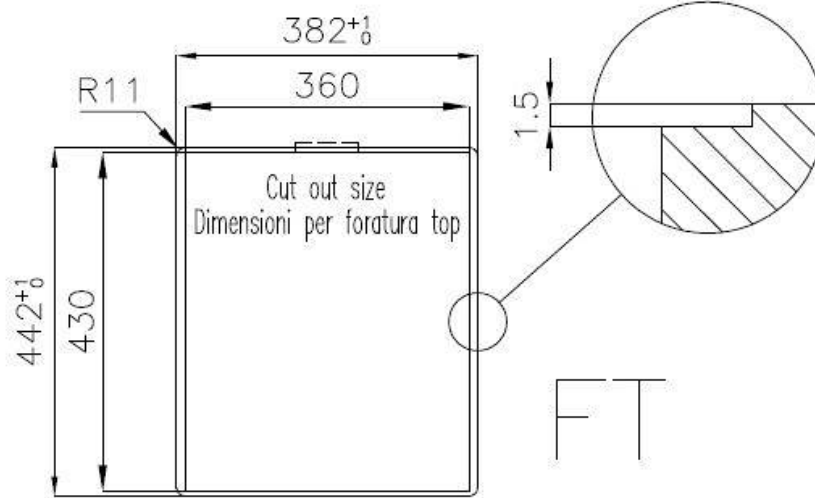

Sink S4001

Kitchen Sinks

Code: 3353 050

DETAILS

Edge/Installation Type	Flush-mount Top-mount
Finish	Foster brushed
Material	AISI 304 stainless steel
Texture	Brushed in line
Base	40 cm
Dimensions	380x440 mm
Standard fittings	Fixing hooks, gasket, drain, overflow and siphon, boxed packing
Mixer holes	No standard holes
Built-in hole	View technical data sheet

Drainer	No
Width	38 cm
Bowl dimension	340x400mm
Number of bowls	1 bowl
Waste fitting	Drain SPACE 3,5"

FEATURES

High thickness	1mm thick steel. A significant thickness, which guarantees the maximum sturdiness and durability.
Space waste fitting	The elegant SPACE steel cap closes the drain and leaves no visible residues collected in the basket below. Space also has a small footprint and allows the optimal use of the under-sink compartment.
Save space system	Drain and siphon are designed to leave as much space as possible in the under-sink area, more and more useful today for theseparate waste collection systems.
Perimetral overflow	The overflow is always a security on the Foster sinks that prevents the overflow of water in case of oversights. The perimeter drain solution improves aesthetics thanks to its square and essential shape.
Small radius	Bowls with squared shapes with a modern design and an increased capacity, for a minimal aesthetics connected with an extreme praticity.
Deep bowls	This bowls reach an important depth, over 20 cm, thanks to the advanced production technology, that can be offer great capieny and praticity in all the washing operations.

TECHNICAL DATA

Lavello / Sink cod. 3353/050

intaglio per il troppo-pieno
solo con top > 30 mm

recess for housing the over-flow
only for top > 30 mm

OPTIONAL ACCESSORIES

Glass chopping board
8631 300

HPDE Chopping board
8657 001